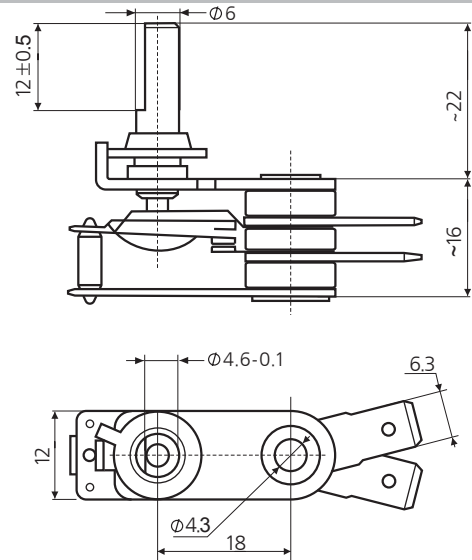

TKP-1

-45°C to + 120°C (with plastic knob)

TKP-2

-45°C to + 120°C (with plastic knob)

TKP-3

-45°C to + 250°C (with brass knob)

TKP(CS)

Note: For all types terminal and knob configurations can be customized according to customers' needs

Mounting

MGA

MGB