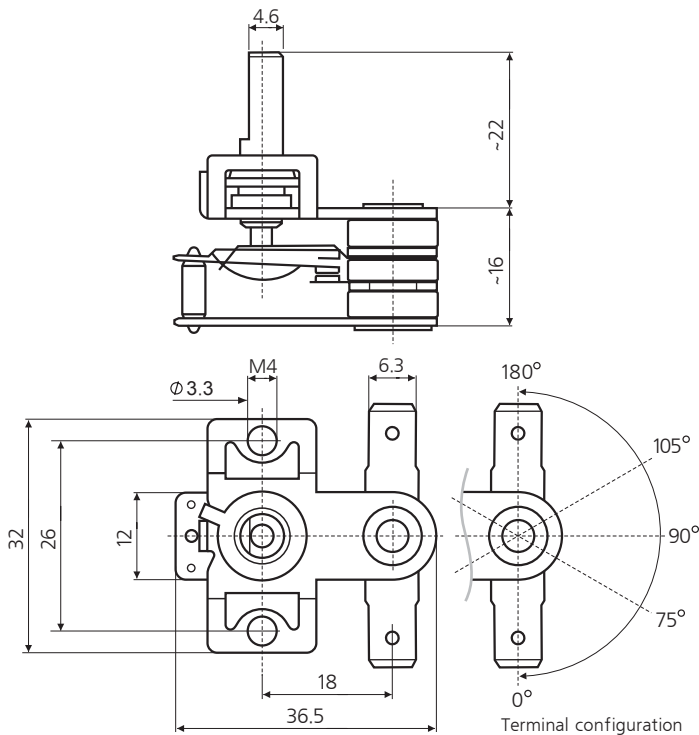

## TKP-1

-45°C to + 120°C (with plastic knob)

## TKP-2

-45°C to + 120°C (with plastic knob)

## TKP-3

-45°C to + 250°C (with brass knob)