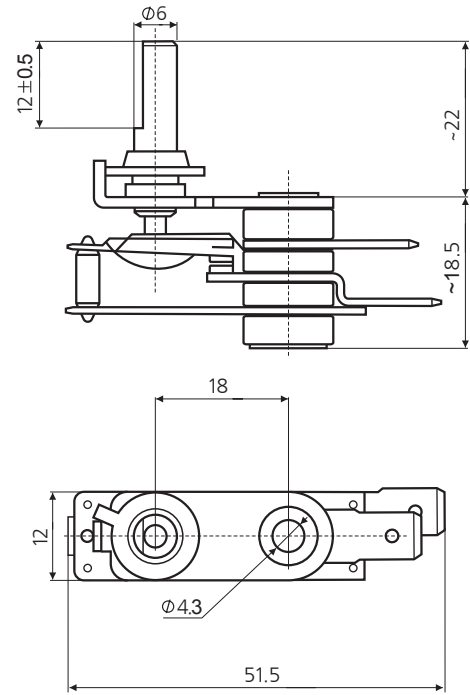

TKP-1

-45°C to + 120°C (with plastic knob)

TKP-2

-45°C to + 120°C (with plastic knob)

TKP-3

-45°C to + 250°C (with brass knob)

TKP(CS)

Note: For all types terminal and knob configurations can be customized according to customers' needs

Mounting

MGA

MGB