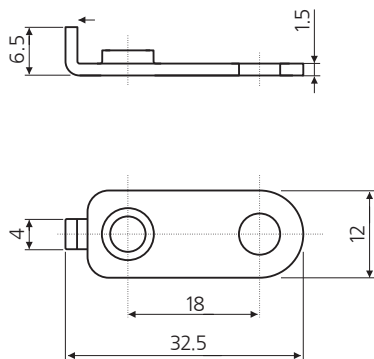

Mounting

MGA