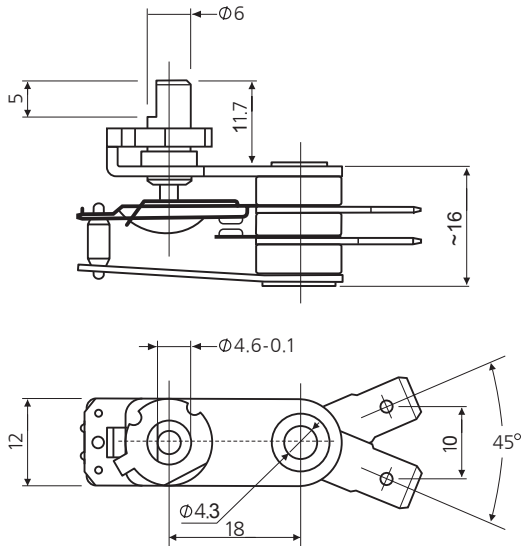

## TKP-1

-45°C to + 120°C (with plastic knob)

## TKP-2

-45°C to + 120°C (with plastic knob)

## TKP-3

-45°C to + 250°C (with brass knob)