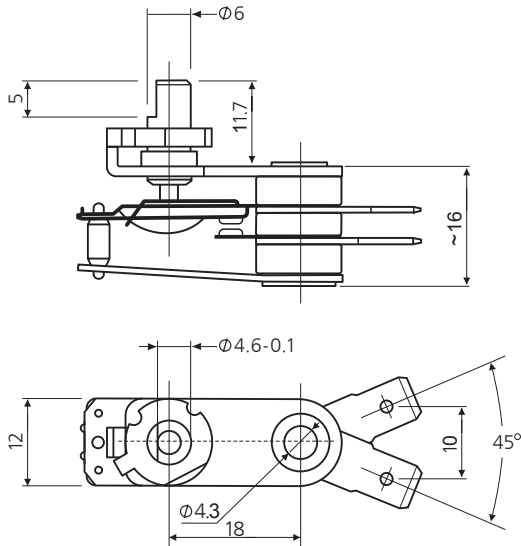

TKP-1

-45°C to + 120°C (with plastic knob)

TKP-2

-45°C to + 120°C (with plastic knob)

TKP-3

-45°C to + 250°C (with brass knob)

TKP(CS)

Note: For all types terminal and knob configurations can be customized according to customers' needs

Mounting

MGA

MGB