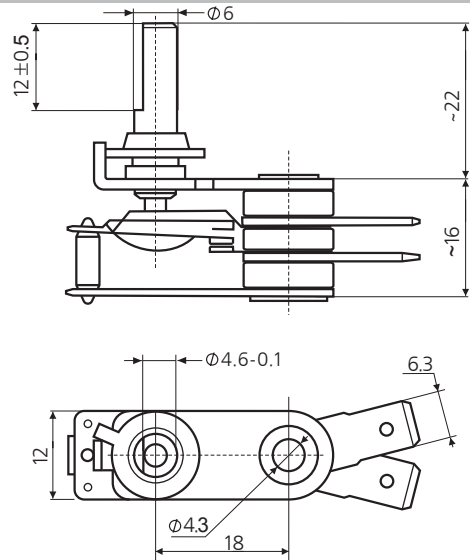

## TKP-1

-45°C to + 120°C (with plastic knob)

## TKP-2

-45°C to + 120°C (with plastic knob)

## TKP-3

-45°C to + 250°C (with brass knob)