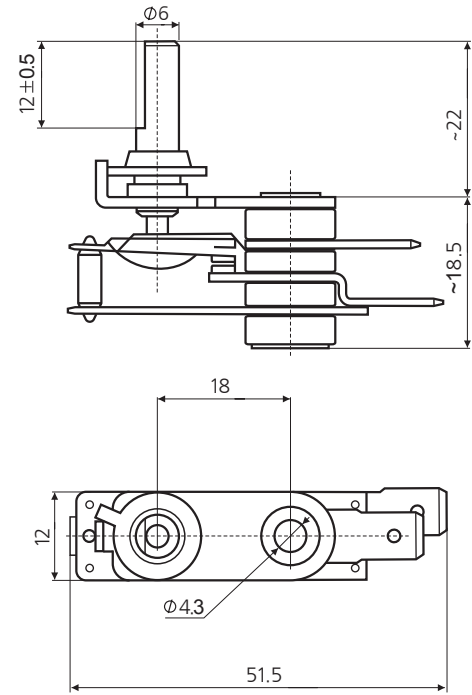

TKP-1

-45°C to + 120°C (with plastic knob)

TKP-2

-45°C to + 120°C (with plastic knob)

TKP-3

-45°C to + 250°C (with brass knob)

TKP(CS)

Note: For all types terminal and knob configurations can be customized according to customers' needs

Mounting

MGA

MGB