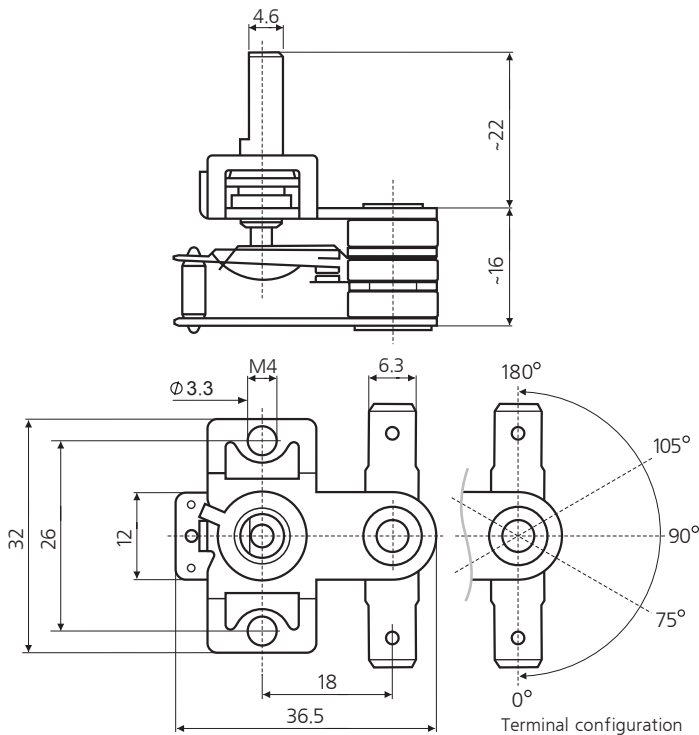

TKP-1

-45°C to + 120°C (with plastic knob)

TKP-2

-45°C to + 120°C (with plastic knob)

TKP-3

-45°C to + 250°C (with brass knob)

TKP(CS)

Note: For all types terminal and knob configurations can be customized according to customers' needs

Mounting

MGA

MGB