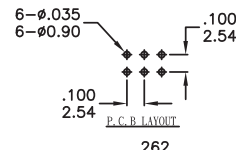

RH RV RM Series

Rotary code switches

RH4A-XXX

Available Mode No.
RH4A-10R
RH4A-16R
RH4A-16C

RM3A-XXX

Available Mode No.
RM3A-10R
RM3A-16R
RM3A-16C

RV3A-XXX

Available Mode No.
RV3A-10R
RV3A-16R
RV3A-16C

RV3HA-XXX

Available Mode No.
RV3HA-10R
RV3HA-16R
RV3HA-16C

RV4A-XXX

Available Mode No.
RV4A-10R
RV4A-16R
RV4A-16C

RH RV RM
Rotary Code Switches