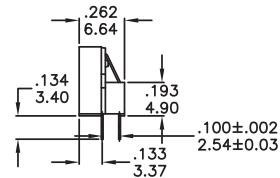

RH RV RM Series

Rotary code switches

RH4A-XXX

Available Mode No.
RH4A-10R
RH4A-16R
RH4A-16C

RM3A-XXX

Available Mode No.
RM3A-10R
RM3A-16R
RM3A-16C

RV3A-XXX

Available Mode No.
RV3A-10R
RV3A-16R
RV3A-16C

RV3HA-XXX

Available Mode No.
RV3HA-10R
RV3HA-16R
RV3HA-16C

RV4A-XXX

Available Mode No.
RV4A-10R
RV4A-16R
RV4A-16C

RH RV RM
Rotary Code Switches