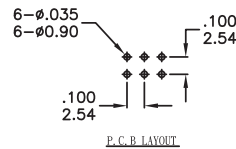

RH RV RM Series

Rotary code switches

RH4A-XXX

Available Mode No.
RH4A-10R
RH4A-16R
RH4A-16C

RM3A-XXX

Available Mode No.
RM3A-10R
RM3A-16R
RM3A-16C

RV3A-XXX

Available Mode No.
RV3A-10R
RV3A-16R
RV3A-16C

RV3HA-XXX

Available Mode No.
RV3HA-10R
RV3HA-16R
RV3HA-16C

RV4A-XXX

Available Mode No.
RV4A-10R
RV4A-16R
RV4A-16C

RH RV RM
Rotary Code Switches