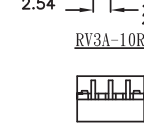

RH RV RM Series

Rotary code switches

RH4A-XXX

Available Mode No.
RH4A-10R
RH4A-16R
RH4A-16C

RM3A-XXX

Available Mode No.
RM3A-10R
RM3A-16R
RM3A-16C

RV3A-XXX

Available Mode No.
RV3A-10R
RV3A-16R
RV3A-16C

RV3HA-XXX

Available Mode No.
RV3HA-10R
RV3HA-16R
RV3HA-16C

RV4A-XXX

Available Mode No.
RV4A-10R
RV4A-16R
RV4A-16C

RH RV RM
Rotary Code Switches