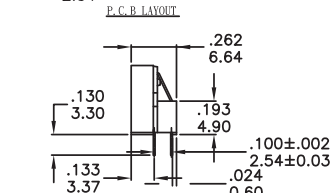

RH RV RM Series

Rotary code switches

RH4A-XXX

Available Mode No.
RH4A-10R
RH4A-16R
RH4A-16C

RM3A-XXX

Available Mode No.
RM3A-10R
RM3A-16R
RM3A-16C

RV3A-XXX

Available Mode No.
RV3A-10R
RV3A-16R
RV3A-16C

RV3HA-XXX

Available Mode No.
RV3HA-10R
RV3HA-16R
RV3HA-16C

RV4A-XXX

Available Mode No.
RV4A-10R
RV4A-16R
RV4A-16C

RH RV RM
Rotary Code Switches