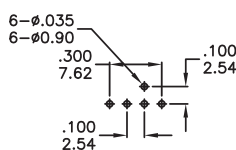

RH RV RM Series

Rotary code switches

RH4A-XXX

Available Mode No.
RH4A-10R
RH4A-16R
RH4A-16C

RM3A-XXX

Available Mode No.
RM3A-10R
RM3A-16R
RM3A-16C

RV3A-XXX

Available Mode No.
RV3A-10R
RV3A-16R
RV3A-16C

RV3HA-XXX

Available Mode No.
RV3HA-10R
RV3HA-16R
RV3HA-16C

RV4A-XXX

Available Mode No.
RV4A-10R
RV4A-16R
RV4A-16C

RH RV RM
Rotary Code Switches