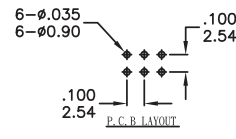

RH RV RM Series

Rotary code switches

RH4A-XXX

| |
|--------------------|
| Available Mode No. |
| RH4A-10R |
| RH4A-16R |
| RH4A-16C |

RM3A-XXX

| |
|--------------------|
| Available Mode No. |
| RM3A-10R |
| RM3A-16R |
| RM3A-16C |

RV3A-XXX

| |
|--------------------|
| Available Mode No. |
| RV3A-10R |
| RV3A-16R |
| RV3A-16C |

RV3HA-XXX

| |
|--------------------|
| Available Mode No. |
| RV3HA-10R |
| RV3HA-16R |
| RV3HA-16C |

RV4A-XXX

| |
|--------------------|
| Available Mode No. |
| RV4A-10R |
| RV4A-16R |
| RV4A-16C |

RH RV RM
Rotary Code Switches