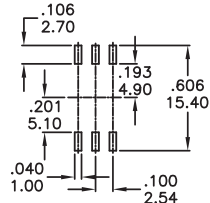

RH RV RM Series

Rotary code switches

RH4A-XXX

Available Mode No.
RH4A-10R
RH4A-16R
RH4A-16C

RM3A-XXX

Available Mode No.
RM3A-10R
RM3A-16R
RM3A-16C

RV3A-XXX

Available Mode No.
RV3A-10R
RV3A-16R
RV3A-16C

RV3HA-XXX

Available Mode No.
RV3HA-10R
RV3HA-16R
RV3HA-16C

RV4A-XXX

Available Mode No.
RV4A-10R
RV4A-16R
RV4A-16C

RH RV RM
Rotary Code Switches