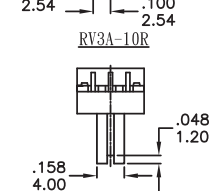

RH RV RM Series

Rotary code switches

RH4A-XXX

Available Mode No.
RH4A-10R
RH4A-16R
RH4A-16C

RM3A-XXX

Available Mode No.
RM3A-10R
RM3A-16R
RM3A-16C

RV3A-XXX

Available Mode No.
RV3A-10R
RV3A-16R
RV3A-16C

RV3HA-XXX

Available Mode No.
RV3HA-10R
RV3HA-16R
RV3HA-16C

RV4A-XXX

Available Mode No.
RV4A-10R
RV4A-16R
RV4A-16C

RH RV RM
Rotary Code Switches