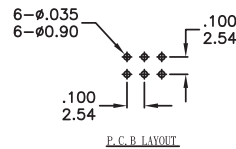

RH RV RM Series

Rotary code switches

RH4A-XXX

| |
|--------------------|
| Available Mode No. |
| RH4A-10R |
| RH4A-16R |
| RH4A-16C |

RM3A-XXX

| |
|--------------------|
| Available Mode No. |
| RM3A-10R |
| RM3A-16R |
| RM3A-16C |

RV3A-XXX

| |
|--------------------|
| Available Mode No. |
| RV3A-10R |
| RV3A-16R |
| RV3A-16C |

RV3HA-XXX

| |
|--------------------|
| Available Mode No. |
| RV3HA-10R |
| RV3HA-16R |
| RV3HA-16C |

RV4A-XXX

| |
|--------------------|
| Available Mode No. |
| RV4A-10R |
| RV4A-16R |
| RV4A-16C |

RH RV RM
Rotary Code Switches