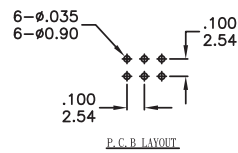

RH RV RM Series

Rotary code switches

RH4A-XXX

Available Mode No.
RH4A-10R
RH4A-16R
RH4A-16C

RM3A-XXX

Available Mode No.
RM3A-10R
RM3A-16R
RM3A-16C

RV3A-XXX

Available Mode No.
RV3A-10R
RV3A-16R
RV3A-16C

RV3HA-XXX

Available Mode No.
RV3HA-10R
RV3HA-16R
RV3HA-16C

RV4A-XXX

Available Mode No.
RV4A-10R
RV4A-16R
RV4A-16C

RH RV RM
Rotary Code Switches