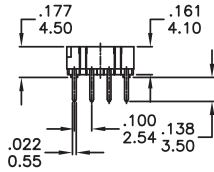

RH RV RM Series

Rotary code switches

RH4A-XXX

Available Mode No.
RH4A-10R
RH4A-16R
RH4A-16C

RM3A-XXX

Available Mode No.
RM3A-10R
RM3A-16R
RM3A-16C

RV3A-XXX

Available Mode No.
RV3A-10R
RV3A-16R
RV3A-16C

RV3HA-XXX

Available Mode No.
RV3HA-10R
RV3HA-16R
RV3HA-16C

RV4A-XXX

Available Mode No.
RV4A-10R
RV4A-16R
RV4A-16C

RH RV RM
Rotary Code Switches