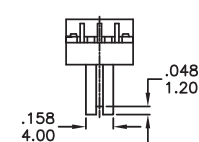

RH RV RM Series

Rotary code switches

RH4A-XXX

Available Mode No.
RH4A-10R
RH4A-16R
RH4A-16C

RM3A-XXX

Available Mode No.
RM3A-10R
RM3A-16R
RM3A-16C

RV3A-XXX

Available Mode No.
RV3A-10R
RV3A-16R
RV3A-16C

RV3HA-XXX

Available Mode No.
RV3HA-10R
RV3HA-16R
RV3HA-16C

RV4A-XXX

Available Mode No.
RV4A-10R
RV4A-16R
RV4A-16C

RH RV RM
Rotary Code Switches