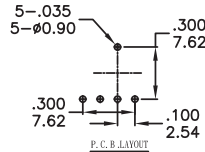

RH RV RM Series

Rotary code switches

RH4A-XXX

| |
|--------------------|
| Available Mode No. |
| RH4A-10R |
| RH4A-16R |
| RH4A-16C |

RM3A-XXX

| |
|--------------------|
| Available Mode No. |
| RM3A-10R |
| RM3A-16R |
| RM3A-16C |

RV3A-XXX

| |
|--------------------|
| Available Mode No. |
| RV3A-10R |
| RV3A-16R |
| RV3A-16C |

RV3HA-XXX

| |
|--------------------|
| Available Mode No. |
| RV3HA-10R |
| RV3HA-16R |
| RV3HA-16C |

RV4A-XXX

| |
|--------------------|
| Available Mode No. |
| RV4A-10R |
| RV4A-16R |
| RV4A-16C |

RH RV RM
Rotary Code Switches