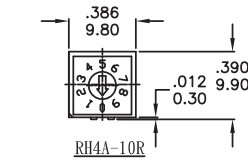

RH RV RM Series

Rotary code switches

RH4A-XXX

| |
|--------------------|
| Available Mode No. |
| RH4A-10R |
| RH4A-16R |
| RH4A-16C |

RM3A-XXX

| |
|--------------------|
| Available Mode No. |
| RM3A-10R |
| RM3A-16R |
| RM3A-16C |

RV3A-XXX

| |
|--------------------|
| Available Mode No. |
| RV3A-10R |
| RV3A-16R |
| RV3A-16C |

RV3HA-XXX

| |
|--------------------|
| Available Mode No. |
| RV3HA-10R |
| RV3HA-16R |
| RV3HA-16C |

RV4A-XXX

| |
|--------------------|
| Available Mode No. |
| RV4A-10R |
| RV4A-16R |
| RV4A-16C |

RH RV RM
Rotary Code Switches