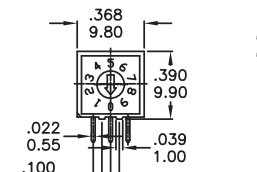

RH RV RM Series

Rotary code switches

RH4A-XXX

Available Mode No.
RH4A-10R
RH4A-16R
RH4A-16C

RM3A-XXX

Available Mode No.
RM3A-10R
RM3A-16R
RM3A-16C

RV3A-XXX

Available Mode No.
RV3A-10R
RV3A-16R
RV3A-16C

RV3HA-XXX

Available Mode No.
RV3HA-10R
RV3HA-16R
RV3HA-16C

RV4A-XXX

Available Mode No.
RV4A-10R
RV4A-16R
RV4A-16C

RH RV RM
Rotary Code Switches