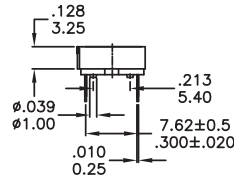

RH RV RM Series

Rotary code switches

RH4A-XXX

Available Mode No.
RH4A-10R
RH4A-16R
RH4A-16C

RM3A-XXX

Available Mode No.
RM3A-10R
RM3A-16R
RM3A-16C

RV3A-XXX

Available Mode No.
RV3A-10R
RV3A-16R
RV3A-16C

RV3HA-XXX

Available Mode No.
RV3HA-10R
RV3HA-16R
RV3HA-16C

RV4A-XXX

Available Mode No.
RV4A-10R
RV4A-16R
RV4A-16C

RH RV RM
Rotary Code Switches