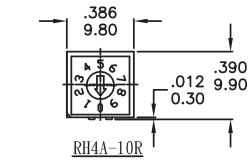

RH RV RM Series

Rotary code switches

RH4A-XXX

Available Mode No.
RH4A-10R
RH4A-16R
RH4A-16C

RM3A-XXX

Available Mode No.
RM3A-10R
RM3A-16R
RM3A-16C

RV3A-XXX

Available Mode No.
RV3A-10R
RV3A-16R
RV3A-16C

RV3HA-XXX

Available Mode No.
RV3HA-10R
RV3HA-16R
RV3HA-16C

RV4A-XXX

Available Mode No.
RV4A-10R
RV4A-16R
RV4A-16C

RH RV RM
Rotary Code Switches