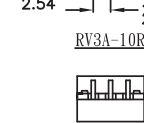

RH RV RM Series

Rotary code switches

RH4A-XXX

| |
|--------------------|
| Available Mode No. |
| RH4A-10R |
| RH4A-16R |
| RH4A-16C |

RM3A-XXX

| |
|--------------------|
| Available Mode No. |
| RM3A-10R |
| RM3A-16R |
| RM3A-16C |

RV3A-XXX

| |
|--------------------|
| Available Mode No. |
| RV3A-10R |
| RV3A-16R |
| RV3A-16C |

RV3HA-XXX

| |
|--------------------|
| Available Mode No. |
| RV3HA-10R |
| RV3HA-16R |
| RV3HA-16C |

RV4A-XXX

| |
|--------------------|
| Available Mode No. |
| RV4A-10R |
| RV4A-16R |
| RV4A-16C |

RH RV RM
Rotary Code Switches