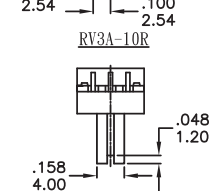

RH RV RM Series

Rotary code switches

RH4A-XXX

| |
|--------------------|
| Available Mode No. |
| RH4A-10R |
| RH4A-16R |
| RH4A-16C |

RM3A-XXX

| |
|--------------------|
| Available Mode No. |
| RM3A-10R |
| RM3A-16R |
| RM3A-16C |

RV3A-XXX

| |
|--------------------|
| Available Mode No. |
| RV3A-10R |
| RV3A-16R |
| RV3A-16C |

RV3HA-XXX

| |
|--------------------|
| Available Mode No. |
| RV3HA-10R |
| RV3HA-16R |
| RV3HA-16C |

RV4A-XXX

| |
|--------------------|
| Available Mode No. |
| RV4A-10R |
| RV4A-16R |
| RV4A-16C |

RH RV RM
Rotary Code Switches