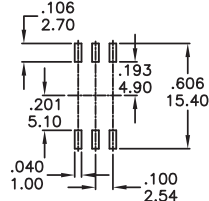

RH RV RM Series

Rotary code switches

RH4A-XXX

| |
|--------------------|
| Available Mode No. |
| RH4A-10R |
| RH4A-16R |
| RH4A-16C |

RM3A-XXX

| |
|--------------------|
| Available Mode No. |
| RM3A-10R |
| RM3A-16R |
| RM3A-16C |

RV3A-XXX

| |
|--------------------|
| Available Mode No. |
| RV3A-10R |
| RV3A-16R |
| RV3A-16C |

RV3HA-XXX

| |
|--------------------|
| Available Mode No. |
| RV3HA-10R |
| RV3HA-16R |
| RV3HA-16C |

RV4A-XXX

| |
|--------------------|
| Available Mode No. |
| RV4A-10R |
| RV4A-16R |
| RV4A-16C |

RH RV RM
Rotary Code Switches