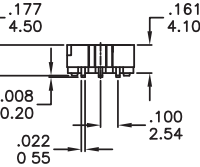

RH RV RM Series

Rotary code switches

RH4A-XXX

Available Mode No.
RH4A-10R
RH4A-16R
RH4A-16C

RM3A-XXX

Available Mode No.
RM3A-10R
RM3A-16R
RM3A-16C

RV3A-XXX

Available Mode No.
RV3A-10R
RV3A-16R
RV3A-16C

RV3HA-XXX

Available Mode No.
RV3HA-10R
RV3HA-16R
RV3HA-16C

RV4A-XXX

Available Mode No.
RV4A-10R
RV4A-16R
RV4A-16C

RH RV RM
Rotary Code Switches