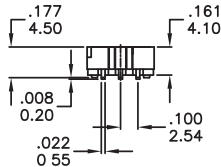

RH RV RM Series

Rotary code switches

RH4A-XXX

Available Mode No.
RH4A-10R
RH4A-16R
RH4A-16C

RM3A-XXX

Available Mode No.
RM3A-10R
RM3A-16R
RM3A-16C

RV3A-XXX

Available Mode No.
RV3A-10R
RV3A-16R
RV3A-16C

RV3HA-XXX

Available Mode No.
RV3HA-10R
RV3HA-16R
RV3HA-16C

RV4A-XXX

Available Mode No.
RV4A-10R
RV4A-16R
RV4A-16C

RH RV RM
Rotary Code Switches