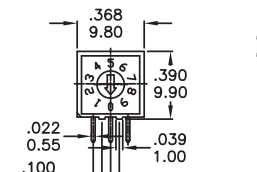

RH RV RM Series

Rotary code switches

RH4A-XXX

| |
|--------------------|
| Available Mode No. |
| RH4A-10R |
| RH4A-16R |
| RH4A-16C |

RM3A-XXX

| |
|--------------------|
| Available Mode No. |
| RM3A-10R |
| RM3A-16R |
| RM3A-16C |

RV3A-XXX

| |
|--------------------|
| Available Mode No. |
| RV3A-10R |
| RV3A-16R |
| RV3A-16C |

RV3HA-XXX

| |
|--------------------|
| Available Mode No. |
| RV3HA-10R |
| RV3HA-16R |
| RV3HA-16C |

RV4A-XXX

| |
|--------------------|
| Available Mode No. |
| RV4A-10R |
| RV4A-16R |
| RV4A-16C |

RH RV RM
Rotary Code Switches