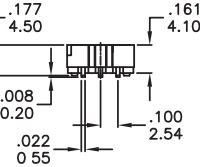

RH RV RM Series

Rotary code switches

RH4A-XXX

| |
|--------------------|
| Available Mode No. |
| RH4A-10R |
| RH4A-16R |
| RH4A-16C |

RM3A-XXX

| |
|--------------------|
| Available Mode No. |
| RM3A-10R |
| RM3A-16R |
| RM3A-16C |

RV3A-XXX

| |
|--------------------|
| Available Mode No. |
| RV3A-10R |
| RV3A-16R |
| RV3A-16C |

RV3HA-XXX

| |
|--------------------|
| Available Mode No. |
| RV3HA-10R |
| RV3HA-16R |
| RV3HA-16C |

RV4A-XXX

| |
|--------------------|
| Available Mode No. |
| RV4A-10R |
| RV4A-16R |
| RV4A-16C |

RH RV RM
Rotary Code Switches