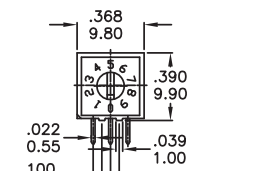

RH RV RM Series

Rotary code switches

RH4A-XXX

| |
|--------------------|
| Available Mode No. |
| RH4A-10R |
| RH4A-16R |
| RH4A-16C |

RM3A-XXX

| |
|--------------------|
| Available Mode No. |
| RM3A-10R |
| RM3A-16R |
| RM3A-16C |

RV3A-XXX

| |
|--------------------|
| Available Mode No. |
| RV3A-10R |
| RV3A-16R |
| RV3A-16C |

RV3HA-XXX

| |
|--------------------|
| Available Mode No. |
| RV3HA-10R |
| RV3HA-16R |
| RV3HA-16C |

RV4A-XXX

| |
|--------------------|
| Available Mode No. |
| RV4A-10R |
| RV4A-16R |
| RV4A-16C |

RH RV RM
Rotary Code Switches