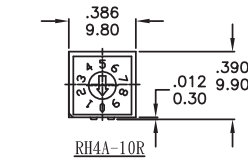

RH RV RM Series

Rotary code switches

RH4A-XXX

Available Mode No.
RH4A-10R
RH4A-16R
RH4A-16C

RM3A-XXX

Available Mode No.
RM3A-10R
RM3A-16R
RM3A-16C

RV3A-XXX

Available Mode No.
RV3A-10R
RV3A-16R
RV3A-16C

RV3HA-XXX

Available Mode No.
RV3HA-10R
RV3HA-16R
RV3HA-16C

RV4A-XXX

Available Mode No.
RV4A-10R
RV4A-16R
RV4A-16C

RH RV RM
Rotary Code Switches