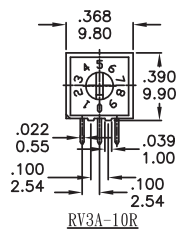

RH RV RM Series

Rotary code switches

RH4A-XXX

Available Mode No.
RH4A-10R
RH4A-16R
RH4A-16C

RM3A-XXX

Available Mode No.
RM3A-10R
RM3A-16R
RM3A-16C

RV3A-XXX

Available Mode No.
RV3A-10R
RV3A-16R
RV3A-16C

RV3HA-XXX

Available Mode No.
RV3HA-10R
RV3HA-16R
RV3HA-16C

RV4A-XXX

Available Mode No.
RV4A-10R
RV4A-16R
RV4A-16C

RH RV RM
Rotary Code Switches