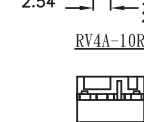

RH RV RM Series

Rotary code switches

RH4A-XXX

| |
|--------------------|
| Available Mode No. |
| RH4A-10R |
| RH4A-16R |
| RH4A-16C |

RM3A-XXX

| |
|--------------------|
| Available Mode No. |
| RM3A-10R |
| RM3A-16R |
| RM3A-16C |

RV3A-XXX

| |
|--------------------|
| Available Mode No. |
| RV3A-10R |
| RV3A-16R |
| RV3A-16C |

RV3HA-XXX

| |
|--------------------|
| Available Mode No. |
| RV3HA-10R |
| RV3HA-16R |
| RV3HA-16C |

RV4A-XXX

| |
|--------------------|
| Available Mode No. |
| RV4A-10R |
| RV4A-16R |
| RV4A-16C |

RH RV RM
Rotary Code Switches