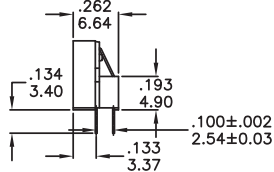

RH RV RM Series

Rotary code switches

RH4A-XXX

| |
|--------------------|
| Available Mode No. |
| RH4A-10R |
| RH4A-16R |
| RH4A-16C |

RM3A-XXX

| |
|--------------------|
| Available Mode No. |
| RM3A-10R |
| RM3A-16R |
| RM3A-16C |

RV3A-XXX

| |
|--------------------|
| Available Mode No. |
| RV3A-10R |
| RV3A-16R |
| RV3A-16C |

RV3HA-XXX

| |
|--------------------|
| Available Mode No. |
| RV3HA-10R |
| RV3HA-16R |
| RV3HA-16C |

RV4A-XXX

| |
|--------------------|
| Available Mode No. |
| RV4A-10R |
| RV4A-16R |
| RV4A-16C |

RH RV RM
Rotary Code Switches