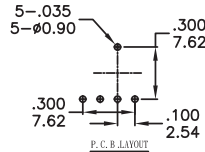

RH RV RM Series

Rotary code switches

RH4A-XXX

Available Mode No.
RH4A-10R
RH4A-16R
RH4A-16C

RM3A-XXX

Available Mode No.
RM3A-10R
RM3A-16R
RM3A-16C

RV3A-XXX

Available Mode No.
RV3A-10R
RV3A-16R
RV3A-16C

RV3HA-XXX

Available Mode No.
RV3HA-10R
RV3HA-16R
RV3HA-16C

RV4A-XXX

Available Mode No.
RV4A-10R
RV4A-16R
RV4A-16C

RH RV RM
Rotary Code Switches