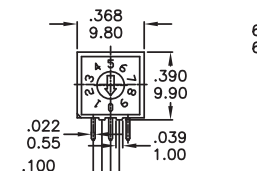

RH RV RM Series

Rotary code switches

RH4A-XXX

Available Mode No.
RH4A-10R
RH4A-16R
RH4A-16C

RM3A-XXX

Available Mode No.
RM3A-10R
RM3A-16R
RM3A-16C

RV3A-XXX

Available Mode No.
RV3A-10R
RV3A-16R
RV3A-16C

RV3HA-XXX

Available Mode No.
RV3HA-10R
RV3HA-16R
RV3HA-16C

RV4A-XXX

Available Mode No.
RV4A-10R
RV4A-16R
RV4A-16C

RH RV RM
Rotary Code Switches