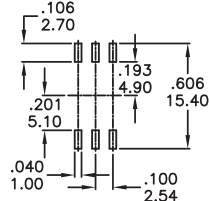

RH RV RM Series

Rotary code switches

RH4A-XXX

Available Mode No.
RH4A-10R
RH4A-16R
RH4A-16C

RM3A-XXX

Available Mode No.
RM3A-10R
RM3A-16R
RM3A-16C

RV3A-XXX

Available Mode No.
RV3A-10R
RV3A-16R
RV3A-16C

RV3HA-XXX

Available Mode No.
RV3HA-10R
RV3HA-16R
RV3HA-16C

RV4A-XXX

Available Mode No.
RV4A-10R
RV4A-16R
RV4A-16C

RH RV RM
Rotary Code Switches