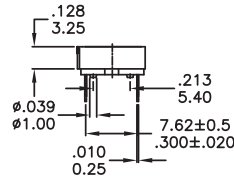

RH RV RM Series

Rotary code switches

RH4A-XXX

| |
|--------------------|
| Available Mode No. |
| RH4A-10R |
| RH4A-16R |
| RH4A-16C |

RM3A-XXX

| |
|--------------------|
| Available Mode No. |
| RM3A-10R |
| RM3A-16R |
| RM3A-16C |

RV3A-XXX

| |
|--------------------|
| Available Mode No. |
| RV3A-10R |
| RV3A-16R |
| RV3A-16C |

RV3HA-XXX

| |
|--------------------|
| Available Mode No. |
| RV3HA-10R |
| RV3HA-16R |
| RV3HA-16C |

RV4A-XXX

| |
|--------------------|
| Available Mode No. |
| RV4A-10R |
| RV4A-16R |
| RV4A-16C |

RH RV RM
Rotary Code Switches