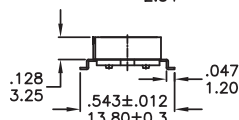

RH RV RM Series

Rotary code switches

RH4A-XXX

Available Mode No.
RH4A-10R
RH4A-16R
RH4A-16C

RM3A-XXX

Available Mode No.
RM3A-10R
RM3A-16R
RM3A-16C

RV3A-XXX

Available Mode No.
RV3A-10R
RV3A-16R
RV3A-16C

RV3HA-XXX

Available Mode No.
RV3HA-10R
RV3HA-16R
RV3HA-16C

RV4A-XXX

Available Mode No.
RV4A-10R
RV4A-16R
RV4A-16C

RH RV RM
Rotary Code Switches