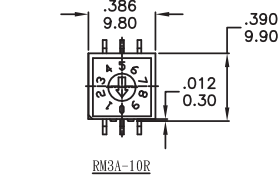

RH RV RM Series

Rotary code switches

RH4A-XXX

Available Mode No.
RH4A-10R
RH4A-16R
RH4A-16C

RM3A-XXX

Available Mode No.
RM3A-10R
RM3A-16R
RM3A-16C

RV3A-XXX

Available Mode No.
RV3A-10R
RV3A-16R
RV3A-16C

RV3HA-XXX

Available Mode No.
RV3HA-10R
RV3HA-16R
RV3HA-16C

RV4A-XXX

Available Mode No.
RV4A-10R
RV4A-16R
RV4A-16C

RH RV RM
Rotary Code Switches