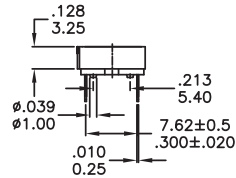

RH RV RM Series

Rotary code switches

RH4A-XXX

Available Mode No.
RH4A-10R
RH4A-16R
RH4A-16C

RM3A-XXX

Available Mode No.
RM3A-10R
RM3A-16R
RM3A-16C

RV3A-XXX

Available Mode No.
RV3A-10R
RV3A-16R
RV3A-16C

RV3HA-XXX

Available Mode No.
RV3HA-10R
RV3HA-16R
RV3HA-16C

RV4A-XXX

Available Mode No.
RV4A-10R
RV4A-16R
RV4A-16C

RH RV RM
Rotary Code Switches