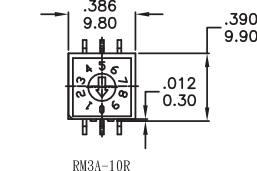

RH RV RM Series

Rotary code switches

RH4A-XXX

Available Mode No.
RH4A-10R
RH4A-16R
RH4A-16C

RM3A-XXX

Available Mode No.
RM3A-10R
RM3A-16R
RM3A-16C

RV3A-XXX

Available Mode No.
RV3A-10R
RV3A-16R
RV3A-16C

RV3HA-XXX

Available Mode No.
RV3HA-10R
RV3HA-16R
RV3HA-16C

RV4A-XXX

Available Mode No.
RV4A-10R
RV4A-16R
RV4A-16C

RH RV RM
Rotary Code Switches