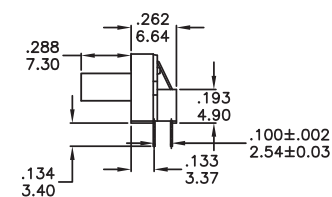

RH RV RM Series

Rotary code switches

RH4A-XXX

Available Mode No.
RH4A-10R
RH4A-16R
RH4A-16C

RM3A-XXX

Available Mode No.
RM3A-10R
RM3A-16R
RM3A-16C

RV3A-XXX

Available Mode No.
RV3A-10R
RV3A-16R
RV3A-16C

RV3HA-XXX

Available Mode No.
RV3HA-10R
RV3HA-16R
RV3HA-16C

RV4A-XXX

Available Mode No.
RV4A-10R
RV4A-16R
RV4A-16C

RH RV RM
Rotary Code Switches