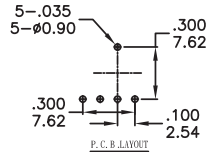

RH RV RM Series

Rotary code switches

RH4A-XXX

Available Mode No.
RH4A-10R
RH4A-16R
RH4A-16C

RM3A-XXX

Available Mode No.
RM3A-10R
RM3A-16R
RM3A-16C

RV3A-XXX

Available Mode No.
RV3A-10R
RV3A-16R
RV3A-16C

RV3HA-XXX

Available Mode No.
RV3HA-10R
RV3HA-16R
RV3HA-16C

RV4A-XXX

Available Mode No.
RV4A-10R
RV4A-16R
RV4A-16C

RH RV RM
Rotary Code Switches