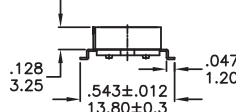

RH RV RM Series

Rotary code switches

RH4A-XXX

| |
|--------------------|
| Available Mode No. |
| RH4A-10R |
| RH4A-16R |
| RH4A-16C |

RM3A-XXX

| |
|--------------------|
| Available Mode No. |
| RM3A-10R |
| RM3A-16R |
| RM3A-16C |

RV3A-XXX

| |
|--------------------|
| Available Mode No. |
| RV3A-10R |
| RV3A-16R |
| RV3A-16C |

RV3HA-XXX

| |
|--------------------|
| Available Mode No. |
| RV3HA-10R |
| RV3HA-16R |
| RV3HA-16C |

RV4A-XXX

| |
|--------------------|
| Available Mode No. |
| RV4A-10R |
| RV4A-16R |
| RV4A-16C |

RH RV RM
Rotary Code Switches