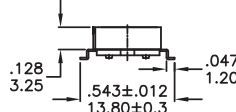

RH RV RM Series

Rotary code switches

RH4A-XXX

Available Mode No.
RH4A-10R
RH4A-16R
RH4A-16C

RM3A-XXX

Available Mode No.
RM3A-10R
RM3A-16R
RM3A-16C

RV3A-XXX

Available Mode No.
RV3A-10R
RV3A-16R
RV3A-16C

RV3HA-XXX

Available Mode No.
RV3HA-10R
RV3HA-16R
RV3HA-16C

RV4A-XXX

Available Mode No.
RV4A-10R
RV4A-16R
RV4A-16C

RH RV RM
Rotary Code Switches