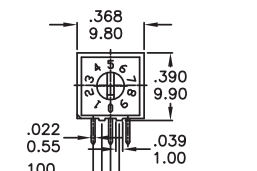

RH RV RM Series

Rotary code switches

RH4A-XXX

Available Mode No.
RH4A-10R
RH4A-16R
RH4A-16C

RM3A-XXX

Available Mode No.
RM3A-10R
RM3A-16R
RM3A-16C

RV3A-XXX

Available Mode No.
RV3A-10R
RV3A-16R
RV3A-16C

RV3HA-XXX

Available Mode No.
RV3HA-10R
RV3HA-16R
RV3HA-16C

RV4A-XXX

Available Mode No.
RV4A-10R
RV4A-16R
RV4A-16C

RH RV RM
Rotary Code Switches