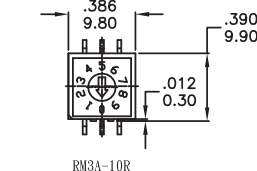

RH RV RM Series

Rotary code switches

RH4A-XXX

| |
|--------------------|
| Available Mode No. |
| RH4A-10R |
| RH4A-16R |
| RH4A-16C |

RM3A-XXX

| |
|--------------------|
| Available Mode No. |
| RM3A-10R |
| RM3A-16R |
| RM3A-16C |

RV3A-XXX

| |
|--------------------|
| Available Mode No. |
| RV3A-10R |
| RV3A-16R |
| RV3A-16C |

RV3HA-XXX

| |
|--------------------|
| Available Mode No. |
| RV3HA-10R |
| RV3HA-16R |
| RV3HA-16C |

RV4A-XXX

| |
|--------------------|
| Available Mode No. |
| RV4A-10R |
| RV4A-16R |
| RV4A-16C |

RH RV RM
Rotary Code Switches