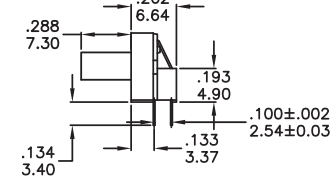

RH RV RM Series

Rotary code switches

RH4A-XXX

| |
|--------------------|
| Available Mode No. |
| RH4A-10R |
| RH4A-16R |
| RH4A-16C |

RM3A-XXX

| |
|--------------------|
| Available Mode No. |
| RM3A-10R |
| RM3A-16R |
| RM3A-16C |

RV3A-XXX

| |
|--------------------|
| Available Mode No. |
| RV3A-10R |
| RV3A-16R |
| RV3A-16C |

RV3HA-XXX

| |
|--------------------|
| Available Mode No. |
| RV3HA-10R |
| RV3HA-16R |
| RV3HA-16C |

RV4A-XXX

| |
|--------------------|
| Available Mode No. |
| RV4A-10R |
| RV4A-16R |
| RV4A-16C |

RH RV RM
Rotary Code Switches