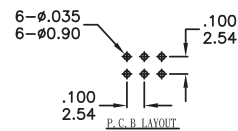

RH RV RM Series

Rotary code switches

RH4A-XXX

Available Mode No.
RH4A-10R
RH4A-16R
RH4A-16C

RM3A-XXX

Available Mode No.
RM3A-10R
RM3A-16R
RM3A-16C

RV3A-XXX

Available Mode No.
RV3A-10R
RV3A-16R
RV3A-16C

RV3HA-XXX

Available Mode No.
RV3HA-10R
RV3HA-16R
RV3HA-16C

RV4A-XXX

Available Mode No.
RV4A-10R
RV4A-16R
RV4A-16C

RH RV RM
Rotary Code Switches