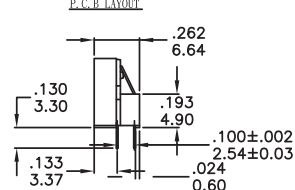

RH RV RM Series

Rotary code switches

RH4A-XXX

Available Mode No.
RH4A-10R
RH4A-16R
RH4A-16C

RM3A-XXX

Available Mode No.
RM3A-10R
RM3A-16R
RM3A-16C

RV3A-XXX

Available Mode No.
RV3A-10R
RV3A-16R
RV3A-16C

RV3HA-XXX

Available Mode No.
RV3HA-10R
RV3HA-16R
RV3HA-16C

RV4A-XXX

Available Mode No.
RV4A-10R
RV4A-16R
RV4A-16C

RH RV RM
Rotary Code Switches