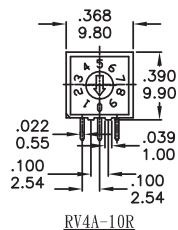

RH RV RM Series

Rotary code switches

RH4A-XXX

Available Mode No.
RH4A-10R
RH4A-16R
RH4A-16C

RM3A-XXX

Available Mode No.
RM3A-10R
RM3A-16R
RM3A-16C

RV3A-XXX

Available Mode No.
RV3A-10R
RV3A-16R
RV3A-16C

RV3HA-XXX

Available Mode No.
RV3HA-10R
RV3HA-16R
RV3HA-16C

RV4A-XXX

Available Mode No.
RV4A-10R
RV4A-16R
RV4A-16C

RH RV RM
Rotary Code Switches