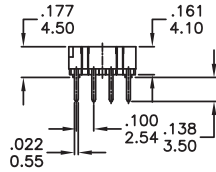

RH RV RM Series

Rotary code switches

RH4A-XXX

Available Mode No.
RH4A-10R
RH4A-16R
RH4A-16C

RM3A-XXX

Available Mode No.
RM3A-10R
RM3A-16R
RM3A-16C

RV3A-XXX

Available Mode No.
RV3A-10R
RV3A-16R
RV3A-16C

RV3HA-XXX

Available Mode No.
RV3HA-10R
RV3HA-16R
RV3HA-16C

RV4A-XXX

Available Mode No.
RV4A-10R
RV4A-16R
RV4A-16C

RH RV RM
Rotary Code Switches