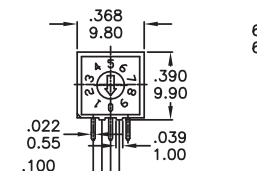

RH RV RM Series

Rotary code switches

RH4A-XXX

| |
|--------------------|
| Available Mode No. |
| RH4A-10R |
| RH4A-16R |
| RH4A-16C |

RM3A-XXX

| |
|--------------------|
| Available Mode No. |
| RM3A-10R |
| RM3A-16R |
| RM3A-16C |

RV3A-XXX

| |
|--------------------|
| Available Mode No. |
| RV3A-10R |
| RV3A-16R |
| RV3A-16C |

RV3HA-XXX

| |
|--------------------|
| Available Mode No. |
| RV3HA-10R |
| RV3HA-16R |
| RV3HA-16C |

RV4A-XXX

| |
|--------------------|
| Available Mode No. |
| RV4A-10R |
| RV4A-16R |
| RV4A-16C |

RH RV RM
Rotary Code Switches