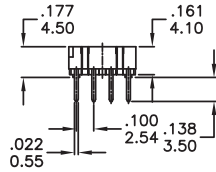

RH RV RM Series

Rotary code switches

RH4A-XXX

| |
|--------------------|
| Available Mode No. |
| RH4A-10R |
| RH4A-16R |
| RH4A-16C |

RM3A-XXX

| |
|--------------------|
| Available Mode No. |
| RM3A-10R |
| RM3A-16R |
| RM3A-16C |

RV3A-XXX

| |
|--------------------|
| Available Mode No. |
| RV3A-10R |
| RV3A-16R |
| RV3A-16C |

RV3HA-XXX

| |
|--------------------|
| Available Mode No. |
| RV3HA-10R |
| RV3HA-16R |
| RV3HA-16C |

RV4A-XXX

| |
|--------------------|
| Available Mode No. |
| RV4A-10R |
| RV4A-16R |
| RV4A-16C |

RH RV RM
Rotary Code Switches