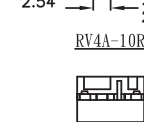

RH RV RM Series

Rotary code switches

RH4A-XXX

Available Mode No.
RH4A-10R
RH4A-16R
RH4A-16C

RM3A-XXX

Available Mode No.
RM3A-10R
RM3A-16R
RM3A-16C

RV3A-XXX

Available Mode No.
RV3A-10R
RV3A-16R
RV3A-16C

RV3HA-XXX

Available Mode No.
RV3HA-10R
RV3HA-16R
RV3HA-16C

RV4A-XXX

Available Mode No.
RV4A-10R
RV4A-16R
RV4A-16C

RH RV RM
Rotary Code Switches