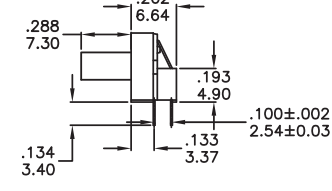

RH RV RM Series

Rotary code switches

RH4A-XXX

Available Mode No.
RH4A-10R
RH4A-16R
RH4A-16C

RM3A-XXX

Available Mode No.
RM3A-10R
RM3A-16R
RM3A-16C

RV3A-XXX

Available Mode No.
RV3A-10R
RV3A-16R
RV3A-16C

RV3HA-XXX

Available Mode No.
RV3HA-10R
RV3HA-16R
RV3HA-16C

RV4A-XXX

Available Mode No.
RV4A-10R
RV4A-16R
RV4A-16C

RH RV RM
Rotary Code Switches