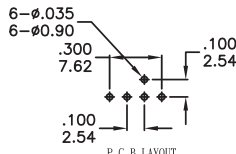

RH RV RM Series

Rotary code switches

RH4A-XXX

| |
|--------------------|
| Available Mode No. |
| RH4A-10R |
| RH4A-16R |
| RH4A-16C |

RM3A-XXX

| |
|--------------------|
| Available Mode No. |
| RM3A-10R |
| RM3A-16R |
| RM3A-16C |

RV3A-XXX

| |
|--------------------|
| Available Mode No. |
| RV3A-10R |
| RV3A-16R |
| RV3A-16C |

RV3HA-XXX

| |
|--------------------|
| Available Mode No. |
| RV3HA-10R |
| RV3HA-16R |
| RV3HA-16C |

RV4A-XXX

| |
|--------------------|
| Available Mode No. |
| RV4A-10R |
| RV4A-16R |
| RV4A-16C |

RH RV RM
Rotary Code Switches