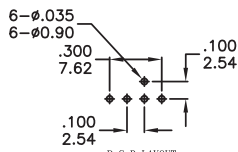

RH RV RM Series

Rotary code switches

RH4A-XXX

Available Mode No.
RH4A-10R
RH4A-16R
RH4A-16C

RM3A-XXX

Available Mode No.
RM3A-10R
RM3A-16R
RM3A-16C

RV3A-XXX

Available Mode No.
RV3A-10R
RV3A-16R
RV3A-16C

RV3HA-XXX

Available Mode No.
RV3HA-10R
RV3HA-16R
RV3HA-16C

RV4A-XXX

Available Mode No.
RV4A-10R
RV4A-16R
RV4A-16C

RH RV RM
Rotary Code Switches