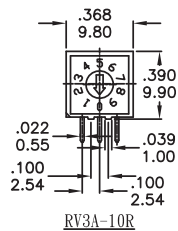

RH RV RM Series

Rotary code switches

RH4A-XXX

Available Mode No.
RH4A-10R
RH4A-16R
RH4A-16C

RM3A-XXX

Available Mode No.
RM3A-10R
RM3A-16R
RM3A-16C

RV3A-XXX

Available Mode No.
RV3A-10R
RV3A-16R
RV3A-16C

RV3HA-XXX

Available Mode No.
RV3HA-10R
RV3HA-16R
RV3HA-16C

RV4A-XXX

Available Mode No.
RV4A-10R
RV4A-16R
RV4A-16C

RH RV RM
Rotary Code Switches