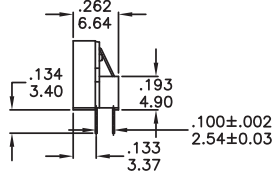

RH RV RM Series

Rotary code switches

RH4A-XXX

Available Mode No.
RH4A-10R
RH4A-16R
RH4A-16C

RM3A-XXX

Available Mode No.
RM3A-10R
RM3A-16R
RM3A-16C

RV3A-XXX

Available Mode No.
RV3A-10R
RV3A-16R
RV3A-16C

RV3HA-XXX

Available Mode No.
RV3HA-10R
RV3HA-16R
RV3HA-16C

RV4A-XXX

Available Mode No.
RV4A-10R
RV4A-16R
RV4A-16C

RH RV RM
Rotary Code Switches