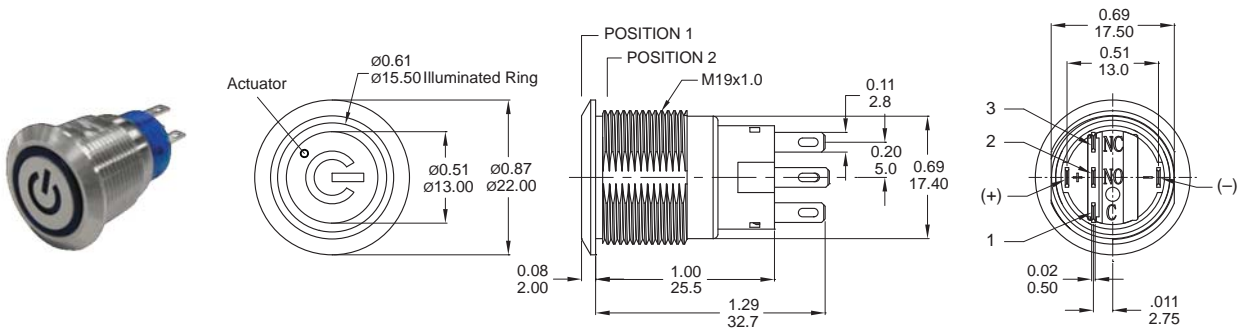

HOW TO ORDER

LIGHT TYPE

P Power logo

E1 Ring (Moveable)+Power logo

P Power logo