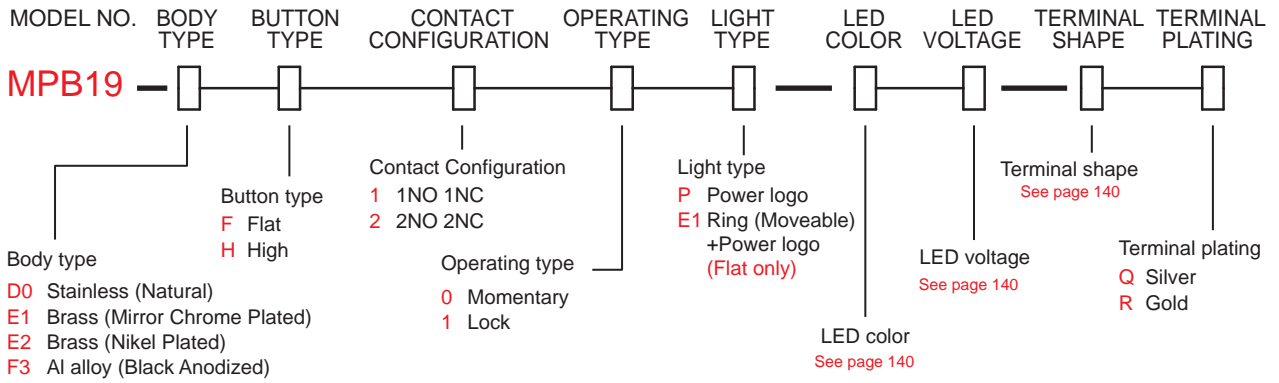

HOW TO ORDER

LIGHT TYPE

P Power logo

E1 Ring (Moveable)+Power logo

P Power logo