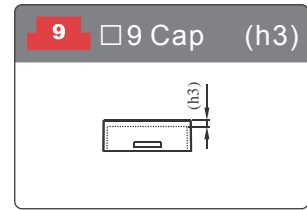

CAP OPTIONS

$(h) = (h1) + (h3)$

See Page 203

See Page 204

11.5 □ 11.5 Cap

| Shape | | | | | | |
|-------------------|---------|---------|---------|---------|---------|---------|
| Dimension | | | | | | |
| Transparent | — | — | — | — | — | — |
| Ice | YCS004A | YCS005A | YCS006A | YCS001A | YCS002A | YCS003A |
| Snow | YCS004B | YCS005B | YCS006B | YCS001B | YCS002B | YCS003B |
| Transparent Black | — | — | — | — | — | — |
| Red | YCS0041 | YCS0051 | YCS0061 | YCS0011 | YCS0021 | YCS0031 |
| Yellow | YCS0042 | YCS0052 | YCS0062 | YCS0012 | YCS0022 | YCS0032 |
| Green | YCS0043 | YCS0053 | YCS0063 | YCS0013 | YCS0023 | YCS0033 |
| White | YCS0044 | YCS0054 | YCS0064 | YCS0014 | YCS0024 | YCS0034 |
| Orange | YCS0046 | YCS0056 | YCS0066 | YCS0016 | YCS0026 | YCS0036 |
| Blue | YCS0047 | YCS0057 | YCS0067 | YCS0017 | YCS0027 | YCS0037 |
| SPDG (h) | 13.0mm | 13.0mm | 13.0mm | 13.0mm | 13.0mm | 13.0mm |
| SPCG (h) | 19.5mm | 19.5mm | 19.5mm | 19.5mm | 19.5mm | 19.5mm |