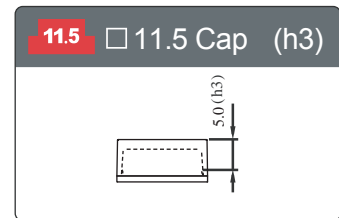

CAP OPTIONS

$(h) = (h1) + (h3)$

See Page 203

See Page 204

11.5 □ 11.5 Cap

| Shape | | | | | | |
|-------------------|---------|---------|---------|---------|---------|---------|
| Dimension | | | | | | |
| Transparent | — | — | — | — | — | — |
| Ice | YCS004A | YCS005A | YCS006A | YCS001A | YCS002A | YCS003A |
| Snow | YCS004B | YCS005B | YCS006B | YCS001B | YCS002B | YCS003B |
| Transparent Black | — | — | — | — | — | — |
| Red | YCS0041 | YCS0051 | YCS0061 | YCS0011 | YCS0021 | YCS0031 |
| Yellow | YCS0042 | YCS0052 | YCS0062 | YCS0012 | YCS0022 | YCS0032 |
| Green | YCS0043 | YCS0053 | YCS0063 | YCS0013 | YCS0023 | YCS0033 |
| White | YCS0044 | YCS0054 | YCS0064 | YCS0014 | YCS0024 | YCS0034 |
| Orange | YCS0046 | YCS0056 | YCS0066 | YCS0016 | YCS0026 | YCS0036 |
| Blue | YCS0047 | YCS0057 | YCS0067 | YCS0017 | YCS0027 | YCS0037 |
| SPDG (h) | 13.0mm | 13.0mm | 13.0mm | 13.0mm | 13.0mm | 13.0mm |
| SPCG (h) | 19.5mm | 19.5mm | 19.5mm | 19.5mm | 19.5mm | 19.5mm |