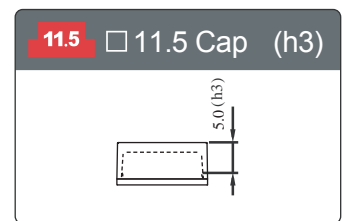

CAP OPTIONS

See Page 203

$(h) = (h1) + (h3)$

See Page 204

11.5 □ 11.5 Cap

Shape						
Dimension						
Transparent	—	—	—	—	—	—
Ice	YCS004A	YCS005A	YCS006A	YCS001A	YCS002A	YCS003A
Snow	YCS004B	YCS005B	YCS006B	YCS001B	YCS002B	YCS003B
Transparent Black	—	—	—	—	—	—
Red	YCS0041	YCS0051	YCS0061	YCS0011	YCS0021	YCS0031
Yellow	YCS0042	YCS0052	YCS0062	YCS0012	YCS0022	YCS0032
Green	YCS0043	YCS0053	YCS0063	YCS0013	YCS0023	YCS0033
White	YCS0044	YCS0054	YCS0064	YCS0014	YCS0024	YCS0034
Orange	YCS0046	YCS0056	YCS0066	YCS0016	YCS0026	YCS0036
Blue	YCS0047	YCS0057	YCS0067	YCS0017	YCS0027	YCS0037
SPDG (h)	13.0mm	13.0mm	13.0mm	13.0mm	13.0mm	13.0mm
SPCG (h)	19.5mm	19.5mm	19.5mm	19.5mm	19.5mm	19.5mm