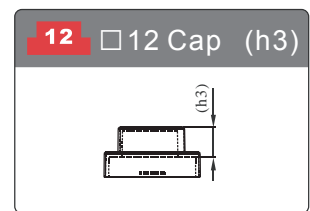

CAP OPTIONS

See Page 203

$(h) = (h1) + (h3)$

See Page 204

11.5 □ 11.5 Cap

Shape						
Dimension						
Transparent	—	—	—	—	—	—
Ice	YCS004A	YCS005A	YCS006A	YCS001A	YCS002A	YCS003A
Snow	YCS004B	YCS005B	YCS006B	YCS001B	YCS002B	YCS003B
Transparent Black	—	—	—	—	—	—
Red	YCS0041	YCS0051	YCS0061	YCS0011	YCS0021	YCS0031
Yellow	YCS0042	YCS0052	YCS0062	YCS0012	YCS0022	YCS0032
Green	YCS0043	YCS0053	YCS0063	YCS0013	YCS0023	YCS0033
White	YCS0044	YCS0054	YCS0064	YCS0014	YCS0024	YCS0034
Orange	YCS0046	YCS0056	YCS0066	YCS0016	YCS0026	YCS0036
Blue	YCS0047	YCS0057	YCS0067	YCS0017	YCS0027	YCS0037
SPDG (h)	13.0mm	13.0mm	13.0mm	13.0mm	13.0mm	13.0mm
SPCG (h)	19.5mm	19.5mm	19.5mm	19.5mm	19.5mm	19.5mm