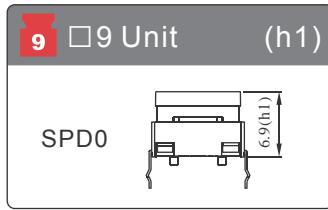

CAP OPTIONS

See Page 203

$(h) = (h1) + (h3)$

See Page 204

11.5 □ 11.5 Cap

Shape						
Dimension						
Transparent	—	—	—	—	—	—
Ice	YCS004A	YCS005A	YCS006A	YCS001A	YCS002A	YCS003A
Snow	YCS004B	YCS005B	YCS006B	YCS001B	YCS002B	YCS003B
Transparent Black	—	—	—	—	—	—
Red	YCS0041	YCS0051	YCS0061	YCS0011	YCS0021	YCS0031
Yellow	YCS0042	YCS0052	YCS0062	YCS0012	YCS0022	YCS0032
Green	YCS0043	YCS0053	YCS0063	YCS0013	YCS0023	YCS0033
White	YCS0044	YCS0054	YCS0064	YCS0014	YCS0024	YCS0034
Orange	YCS0046	YCS0056	YCS0066	YCS0016	YCS0026	YCS0036
Blue	YCS0047	YCS0057	YCS0067	YCS0017	YCS0027	YCS0037
SPDG (h)	13.0mm	13.0mm	13.0mm	13.0mm	13.0mm	13.0mm
SPCG (h)	19.5mm	19.5mm	19.5mm	19.5mm	19.5mm	19.5mm