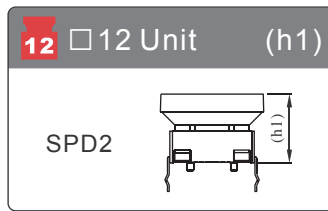

CAP OPTIONS

See Page 203

$(h) = (h1) + (h3)$

See Page 204

11.5 □ 11.5 Cap

Shape						
Dimension						
Transparent	—	—	—	—	—	—
Ice	YCS004A	YCS005A	YCS006A	YCS001A	YCS002A	YCS003A
Snow	YCS004B	YCS005B	YCS006B	YCS001B	YCS002B	YCS003B
Transparent Black	—	—	—	—	—	—
Red	YCS0041	YCS0051	YCS0061	YCS0011	YCS0021	YCS0031
Yellow	YCS0042	YCS0052	YCS0062	YCS0012	YCS0022	YCS0032
Green	YCS0043	YCS0053	YCS0063	YCS0013	YCS0023	YCS0033
White	YCS0044	YCS0054	YCS0064	YCS0014	YCS0024	YCS0034
Orange	YCS0046	YCS0056	YCS0066	YCS0016	YCS0026	YCS0036
Blue	YCS0047	YCS0057	YCS0067	YCS0017	YCS0027	YCS0037
SPDG (h)	13.0mm	13.0mm	13.0mm	13.0mm	13.0mm	13.0mm
SPCG (h)	19.5mm	19.5mm	19.5mm	19.5mm	19.5mm	19.5mm