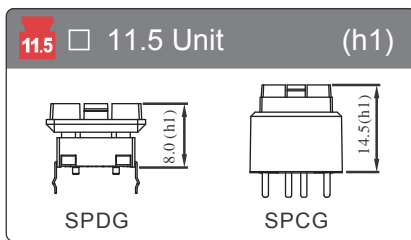

CAP OPTIONS

See Page 203

$(h) = (h1) + (h3)$

See Page 204

11.5 □ 11.5 Cap

Shape						
Dimension						
Transparent	—	—	—	—	—	—
Ice	YCS004A	YCS005A	YCS006A	YCS001A	YCS002A	YCS003A
Snow	YCS004B	YCS005B	YCS006B	YCS001B	YCS002B	YCS003B
Transparent Black	—	—	—	—	—	—
Red	YCS0041	YCS0051	YCS0061	YCS0011	YCS0021	YCS0031
Yellow	YCS0042	YCS0052	YCS0062	YCS0012	YCS0022	YCS0032
Green	YCS0043	YCS0053	YCS0063	YCS0013	YCS0023	YCS0033
White	YCS0044	YCS0054	YCS0064	YCS0014	YCS0024	YCS0034
Orange	YCS0046	YCS0056	YCS0066	YCS0016	YCS0026	YCS0036
Blue	YCS0047	YCS0057	YCS0067	YCS0017	YCS0027	YCS0037
SPDG (h)	13.0mm	13.0mm	13.0mm	13.0mm	13.0mm	13.0mm
SPCG (h)	19.5mm	19.5mm	19.5mm	19.5mm	19.5mm	19.5mm