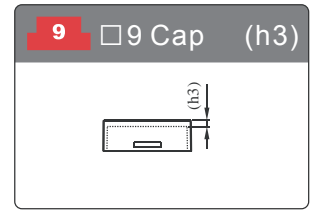

CAP OPTIONS

See Page 203

$(h) = (h1) + (h3)$

See Page 204

11.5 □ 11.5 Cap

Shape						
Dimension						
Transparent	—	—	—	—	—	—
Ice	YCS004A	YCS005A	YCS006A	YCS001A	YCS002A	YCS003A
Snow	YCS004B	YCS005B	YCS006B	YCS001B	YCS002B	YCS003B
Transparent Black	—	—	—	—	—	—
Red	YCS0041	YCS0051	YCS0061	YCS0011	YCS0021	YCS0031
Yellow	YCS0042	YCS0052	YCS0062	YCS0012	YCS0022	YCS0032
Green	YCS0043	YCS0053	YCS0063	YCS0013	YCS0023	YCS0033
White	YCS0044	YCS0054	YCS0064	YCS0014	YCS0024	YCS0034
Orange	YCS0046	YCS0056	YCS0066	YCS0016	YCS0026	YCS0036
Blue	YCS0047	YCS0057	YCS0067	YCS0017	YCS0027	YCS0037
SPDG (h)	13.0mm	13.0mm	13.0mm	13.0mm	13.0mm	13.0mm
SPCG (h)	19.5mm	19.5mm	19.5mm	19.5mm	19.5mm	19.5mm