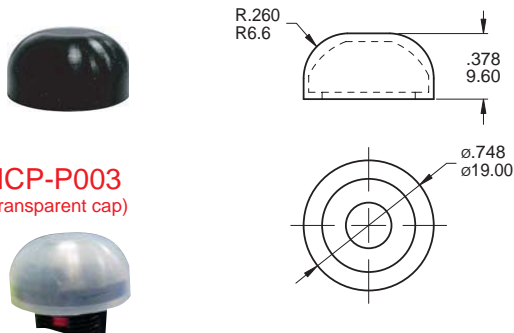

RUBBER - HOOD

E1-RUBBER-HOOD
K1-RUBBER-HOOD

E4-RUBBER-HOOD
K4-RUBBER-HOOD

PF2-RUBBER-HOOD
***Si-20°**

MCP-P003-2
(Black cap)

MCP-P003
(Transparent cap)

* Supplied with PA series

PG1-RUBBER-HOOD

PG2A-RUBBER-HOOD

PU2-ET-102

PU2-WB-A7A