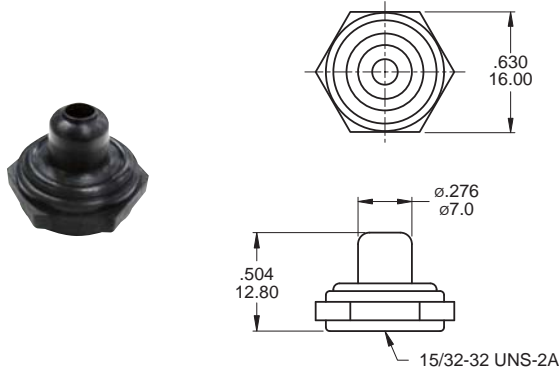

RUBBER - HOOD

E1-RUBBER-HOOD
K1-RUBBER-HOOD

E4-RUBBER-HOOD
K4-RUBBER-HOOD

PF2-RUBBER-HOOD
***Si-20°**

MCP-P003-2
(Black cap)

MCP-P003
(Transparent cap)

* Supplied with PA series

PG1-RUBBER-HOOD

PG2A-RUBBER-HOOD

PU2-ET-102

PU2-WB-A7A