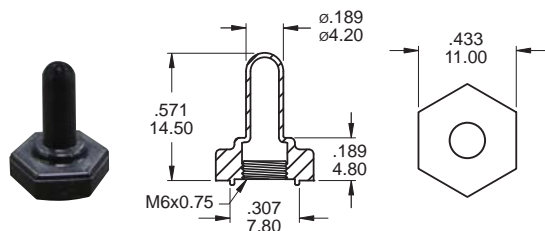

RUBBER - HOOD

E1-RUBBER-HOOD
K1-RUBBER-HOOD

E4-RUBBER-HOOD
K4-RUBBER-HOOD

PF2-RUBBER-HOOD
***Si-20°**

MCP-P003-2
(Black cap)

MCP-P003
(Transparent cap)

* Supplied with PA series

PG1-RUBBER-HOOD

PG2A-RUBBER-HOOD

PU2-ET-102

PU2-WB-A7A