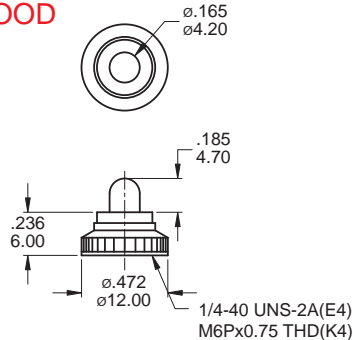

RUBBER - HOOD

E1-RUBBER-HOOD
K1-RUBBER-HOOD

E4-RUBBER-HOOD
K4-RUBBER-HOOD

PF2-RUBBER-HOOD
***Si-20°**

MCP-P003-2
(Black cap)

MCP-P003
(Transparent cap)

* Supplied with PA series

PG1-RUBBER-HOOD

PG2A-RUBBER-HOOD

PU2-ET-102

PU2-WB-A7A