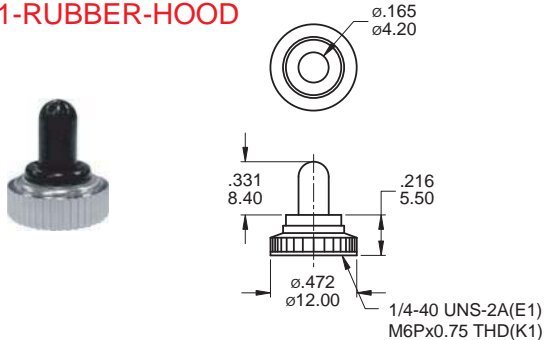

RUBBER - HOOD

E1-RUBBER-HOOD
K1-RUBBER-HOOD

E4-RUBBER-HOOD
K4-RUBBER-HOOD

PF2-RUBBER-HOOD
***Si-20°**

MCP-P003-2
(Black cap)

MCP-P003
(Transparent cap)

* Supplied with PA series

PG1-RUBBER-HOOD

PG2A-RUBBER-HOOD

PU2-ET-102

PU2-WB-A7A