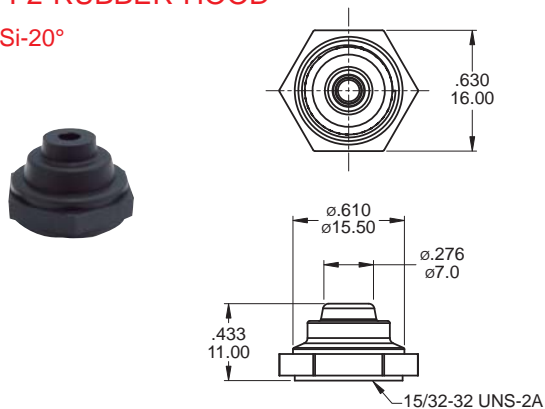

RUBBER - HOOD

E1-RUBBER-HOOD
K1-RUBBER-HOOD

E4-RUBBER-HOOD
K4-RUBBER-HOOD

PF2-RUBBER-HOOD
***Si-20°**

MCP-P003-2
(Black cap)

MCP-P003
(Transparent cap)

* Supplied with PA series

PG1-RUBBER-HOOD

PG2A-RUBBER-HOOD

PU2-ET-102

PU2-WB-A7A