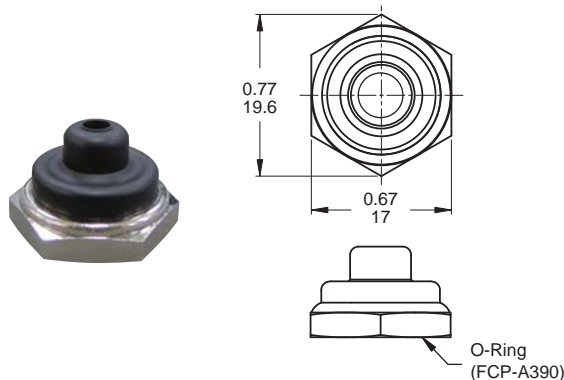

RUBBER - HOOD

E1-RUBBER-HOOD
K1-RUBBER-HOOD

E4-RUBBER-HOOD
K4-RUBBER-HOOD

PF2-RUBBER-HOOD
***Si-20°**

MCP-P003-2
(Black cap)

MCP-P003
(Transparent cap)

* Supplied with PA series

PG1-RUBBER-HOOD

PG2A-RUBBER-HOOD

PU2-ET-102

PU2-WB-A7A