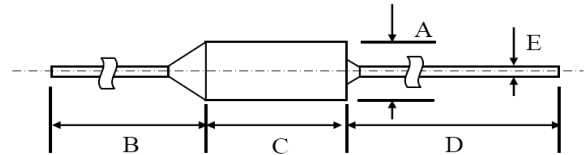

TAMURA Thermosicherungen

- Axiale Modelle -
1A bis 15A

K-F Serie

http://www.alpha-therm.de/datenblaetter/TAM_K-F_Serie.pdf

T-F Serie

http://www.alpha-therm.de/datenblaetter/TAM_T-F_Serie.pdf

V-F Serie

http://www.alpha-therm.de/datenblaetter/TAM_V-F_Serie.pdf

Type	TF	Function Temperature	AC DC	Voltage [V]	K-F	T-F	V-F	Y-F	L-F	LE Serie	AC	250V 15A
					Serie	Serie	Serie	Serie	Serie			
					Current							
					[A]	[A]	[A]	[A]	[A]			
					[A]	[A]	[A]	[A]	[A]	[°C]	[°C]	[°C]
_06F	65	61±3	AC	250	1,0	1,0	3,0	4,0	4,0	LE070	73	71±2
_0F	76	72±3	AC	250	1,0	1,0	2,0	5,0	-	LE073	77	74±2
			AC	125	1,5	2,0	3,5	5,5	-			
			DC	50	2,0	2,5	4,0	6,0	-			
_1F	86	81±2	AC	250	1,0	1,0	2,0	5,0	-	LE080	84	80±2
			AC	125	1,5	2,0	3,5	5,5	-			
			DC	50	2,0	2,5	4,0	6,0	-			
_2F	102	98±3	AC	250	1,0	2,0	3,0	5,0	5,0	LE090	94	91+3,-2
			AC	125	2,0	3,0	4,0	5,5	7,0			
			DC	50	3,0	4,0	5,0	6,0	-			
_3F	115	111±2	AC	250	1,0	2,0	3,0	4,0	5,0	LE095	99	95±2
			AC	125	2,0	3,0	4,0	5,0	7,0			
			DC	50	3,0	3,5	4,5	6,0	8,0			
_4F	127	123±2	AC	250	1,0	2,0	3,0	5,0	5,0	LE108	113	109±2
			AC	125	2,0	3,0	4,0	5,5	7,0			
			DC	50	3,0	4,0	5,0	6,0	-			
_13F	133	129±3	AC	250	1,0	2,0	3,0	5,0	5,0	LE117	121	117±3
			AC	125	2,0	3,0	4,0	5,5	7,0			
			DC	50	3,0	4,0	5,0	6,0	-			
_5F	136	131±2	AC	250	1,0	2,0	3,0	5,0	5,0	LE124	128	124±3
			AC	125	2,0	3,0	4,0	5,5	7,0			
			DC	50	3,0	4,0	5,0	6,0	-			
_6F	139	134±2	AC	250	1,0	2,0	3,0	5,0	5,0	LE128	133	129+3,-2
			AC	125	1,5	3,0	4,0	5,5	7,0			
			DC	50	3,0	4,0	5,0	6,0	8,5			
_7F	145	140±2	AC	250	1,0	1,0	3,0	5,0	5,0	LE138	142	138±3
			AC	125	2,0	2,5	4,5	5,5	7,0			
			DC	50	3,0	3,0	5,0	6,0	10,0			
										LE152	157	152±2
										LE169	172	167±2
										LE189	192	189±3
										LE213	216	213±2