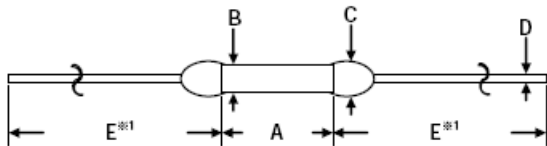

TAMURA Thermosicherungen

- Axiale Modelle -
1A bis 15A

K-F Serie

http://www.alpha-therm.de/datenblaetter/TAM_K-F_Serie.pdf

T-F Serie

http://www.alpha-therm.de/datenblaetter/TAM_T-F_Serie.pdf

V-F Serie

http://www.alpha-therm.de/datenblaetter/TAM_V-F_Serie.pdf

Type	TF	Function Temperature	AC DC	Voltage [V]	K-F	T-F	V-F	Y-F	L-F	LE Serie	AC	250V 15A
					Serie	Serie	Serie	Serie	Serie			
					Current							
					[A]	[A]	[A]	[A]	[A]			
					[A]	[A]	[A]	[A]	[A]	[°C]	[°C]	[°C]
_06F	65	61±3	AC	250	1,0	1,0	3,0	4,0	4,0	LE070	73	71±2
_0F	76	72±3	AC	250	1,0	1,0	2,0	5,0	-	LE073	77	74±2
			AC	125	1,5	2,0	3,5	5,5	-			
			DC	50	2,0	2,5	4,0	6,0	-			
_1F	86	81±2	AC	250	1,0	1,0	2,0	5,0	-	LE080	84	80±2
			AC	125	1,5	2,0	3,5	5,5	-			
			DC	50	2,0	2,5	4,0	6,0	-			
_2F	102	98±3	AC	250	1,0	2,0	3,0	5,0	5,0	LE090	94	91+3,-2
			AC	125	2,0	3,0	4,0	5,5	7,0			
			DC	50	3,0	4,0	5,0	6,0	-			
_3F	115	111±2	AC	250	1,0	2,0	3,0	4,0	5,0	LE095	99	95±2
			AC	125	2,0	3,0	4,0	5,0	7,0			
			DC	50	3,0	3,5	4,5	6,0	8,0			
_4F	127	123±2	AC	250	1,0	2,0	3,0	5,0	5,0	LE108	113	109±2
			AC	125	2,0	3,0	4,0	5,5	7,0			
			DC	50	3,0	4,0	5,0	6,0	-			
_13F	133	129±3	AC	250	1,0	2,0	3,0	5,0	5,0	LE117	121	117±3
			AC	125	2,0	3,0	4,0	5,5	7,0			
			DC	50	3,0	4,0	5,0	6,0	-			
_5F	136	131±2	AC	250	1,0	2,0	3,0	5,0	5,0	LE124	128	124±3
			AC	125	2,0	3,0	4,0	5,5	7,0			
			DC	50	3,0	4,0	5,0	6,0	-			
_6F	139	134±2	AC	250	1,0	2,0	3,0	5,0	5,0	LE128	133	129+3,-2
			AC	125	1,5	3,0	4,0	5,5	7,0			
			DC	50	3,0	4,0	5,0	6,0	8,5			
_7F	145	140±2	AC	250	1,0	1,0	3,0	5,0	5,0	LE138	142	138±3
			AC	125	2,0	2,5	4,5	5,5	7,0			
			DC	50	3,0	3,0	5,0	6,0	10,0			
										LE152	157	152±2
										LE169	172	167±2
										LE189	192	189±3
										LE213	216	213±2