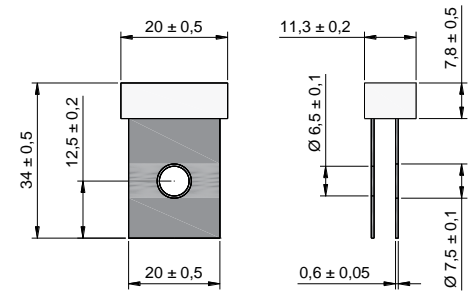

Thermal Link TV Series

70A Series

Key Features

- Rated current 70A
- Non-resettable
- High accuracy of function temperature
- Pins with mounting holes

Customization

- Other temperature can be customized
- The shape of connection leads can be customized as required

Dimensions

Specification

Model	T_f	Fusing Temp.	T_h	T_m	I_r	U_r	
	(°C)	(°C)	(°C)	(°C)	(A)	(V)	
TV125	125	122±2	84	180	70	DC 60	●
TV136	136	132±2	94	180	70	DC 60	●